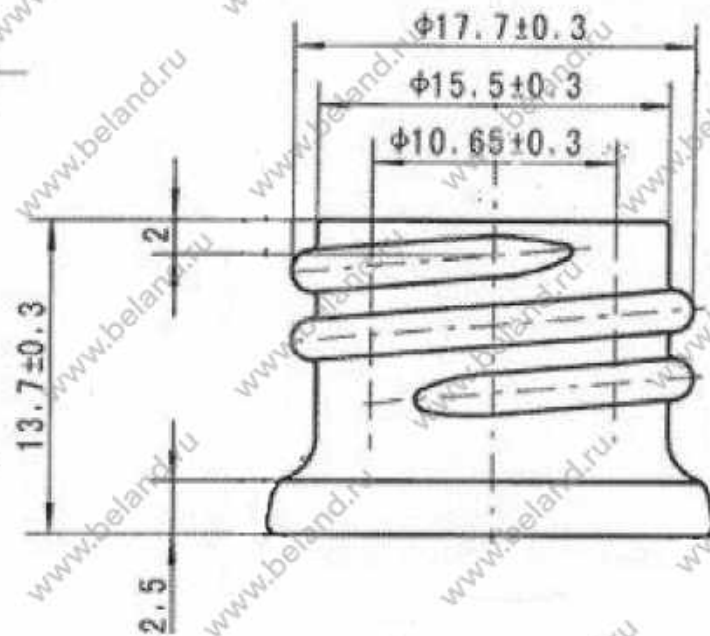

Filling Cap.	5ml	DES'D by		REF. NO.:	490051#
		Date:		DRG. NO.:	
Brimful Cap.:	$8.7 \pm 1.5$ ml	CHK'D by		Material	Essence oil bottle, Type III
		Date:			Made of Soda-lime Silica Glass
Weight	Around 22g	APP'D by			
		Date:			

Filling Cap.	10ml	DES'D by		REF. NO.:	490101 #
		Date:		DRG. NO.:	
Brimful Cap.:	12.5 $\pm$ 2ml	CHK'D by		Material:	Essence oil bottle, Type III
		Date:			Made of Soda-lime Silica Glass
Weight:	Around 27.5g	APP'D by			
		Date:			

Filling Cap.:	15ml	DES'D by		REF. NO.:	490151#
		Date:		DRG. NO.:	
Brimful Cap.:	$20 \pm 2\text{ml}$	CHK'D by		Material:	Essence-oil bottle, Type III
		Date:			Made of Soda-lime Silica Glass
Weight	Around 35g	APP'D by			
		Date:			

Filling Cap	20ml	DES'D by		REF. NO.:	490201
		Date:		DRG. NO.:	
Brimful Cap	22.5 ± 2ml	CHK'D by		Material	Essence oil bottle, Type III
		Date:			Made of Soda-lime Silica Glass
Weight	Aroud 35g	APP'D by			
		Date:			