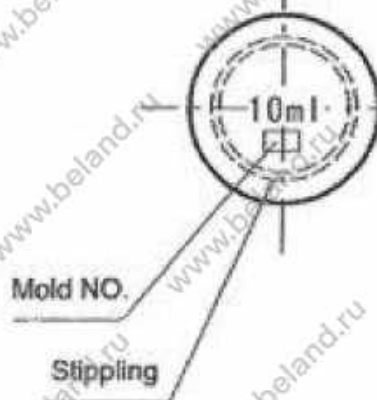

Filling Cap.	5ml	DES'D by		REF. NO.:	490051#
		Date:		DRG. NO.:	
Brimful Cap.:	$8.7 \pm 1.5$ ml	CHK'D by		Material	Essence oil bottle, Type III
		Date:			Made of Soda-lime Silica Glass
Weight	Around 22g	APP'D by			
		Date:			

Filling Cap.	10ml	DES'D by		REF. NO.:	490101 #
		Date:		DRG. NO.:	
Brimful Cap.:	12.5 $\pm$ 2ml	CHK'D by		Material:	Essence oil bottle, Type III
		Date:			Made of Soda-lime Silica Glass
Weight:	Around 27.5g	APP'D by			
		Date:			

Filling Cap	20ml	DES'D by		REF. NO.:	490201
		Date:		DRG. NO.:	
Brimful Cap	22.5 ± 2ml	CHK'D by		Material	Essence oil bottle, Type III
		Date:			Made of Soda-lime Silica Glass
Weight	Aroud 35g	APP'D by			
		Date:			

Filling Cap.:	50ml	DES'D by		REF. NO.:	490501 #
		Date:		DRG. NO.:	
Brimful Cap.:	$57 \pm 4$ ml	CHK'D by		Material	Essence oil bottle, Type III
		Date:			Made of Soda-lime Silica Glass
Weight:	Around 55g	APP'D by			
		Date:			