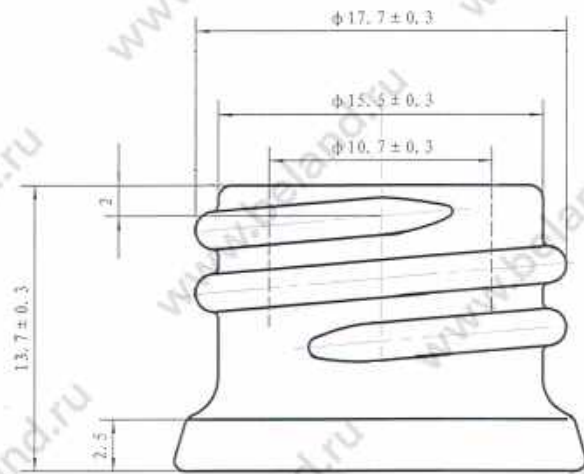

Filling Cap.	5ml	DES'D by		REF. NO.:	490051#
		Date:		DRG. NO.:	
Brimful Cap.:	$8.7 \pm 1.5$ ml	CHK'D by		Material	Essence oil bottle, Type III
		Date:			Made of Soda-lime Silica Glass
Weight	Around 22g	APP'D by			
		Date:			

Filling Cap.	10ml	DES'D by		REF. NO.:	490101 #
		Date:		DRG. NO.:	
Brimful Cap.:	12.5 $\pm$ 2ml	CHK'D by		Material:	Essence oil bottle, Type III
		Date:			Made of Soda-lime Silica Glass
Weight:	Around 27.5g	APP'D by			
		Date:			

Filling Cap.:	15ml	DES'D by		REF. NO.:	490151#
		Date:		DRG. NO.:	
Brimful Cap.:	$20 \pm 2\text{ml}$	CHK'D by		Material:	Essence-oil bottle, Type III
		Date:			Made of Soda-lime Silica Glass
Weight	Around 35g	APP'D by			
		Date:			

Filling Cap	20ml	DES'D by		REF. NO.:	490201
		Date:		DRG. NO.:	
Brimful Cap	22.5 ± 2ml	CHK'D by		Material	Essence oil bottle, Type III
		Date:			Made of Soda-lime Silica Glass
Weight	Aroud 35g	APP'D by			
		Date:			