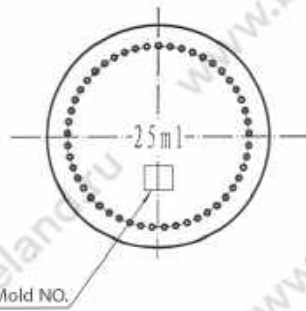

Filling Cap.	5ml	DES'D by		REF. NO.:	490051#
		Date:		DRG. NO.:	
Brimful Cap.:	$8.7 \pm 1.5$ ml	CHK'D by		Material	Essence oil bottle, Type III
		Date:			Made of Soda-lime Silica Glass
Weight	Around 22g	APP'D by			
		Date:			

Filling Cap.	10ml	DES'D by		REF. NO.:	490101 #
		Date:		DRG. NO.:	
Brimful Cap.:	12.5 $\pm$ 2ml	CHK'D by		Material:	Essence oil bottle, Type III
		Date:			Made of Soda-lime Silica Glass
Weight:	Around 27.5g	APP'D by			
		Date:			

Filling Cap.:	15ml	DES'D by		REF. NO.:	490151#
		Date:		DRG. NO.:	
Brimful Cap.:	$20 \pm 2\text{ml}$	CHK'D by		Material:	Essence-oil bottle, Type III
		Date:			Made of Soda-lime Silica Glass
Weight	Around 35g	APP'D by			
		Date:			

Filling Cap	20ml	DES'D by		REF. NO.:	490201
		Date:		DRG. NO.:	
Brimful Cap	22.5 ± 2ml	CHK'D by		Material	Essence oil bottle, Type III
		Date:			Made of Soda-lime Silica Glass
Weight	Aroud 35g	APP'D by			
		Date:			