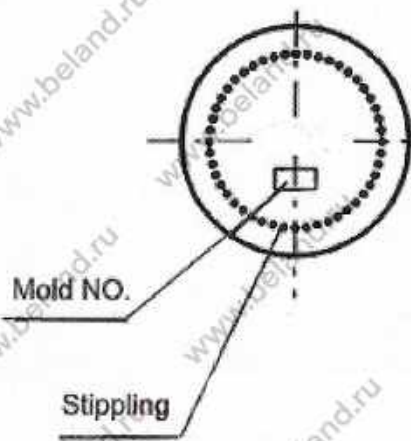

Filling Cap.:	30ml	DES'D by		REF. NO.:	490301 #
		Date:		DRG. NO.:	
Brimful Cap.:	35 ± 2ml	CHK'D by		Material	Essence oil bottle, Type III
		Date:			Made of Soda-lime Silica Glass
Weight:	Around 48g	APP'D by			
		Date: