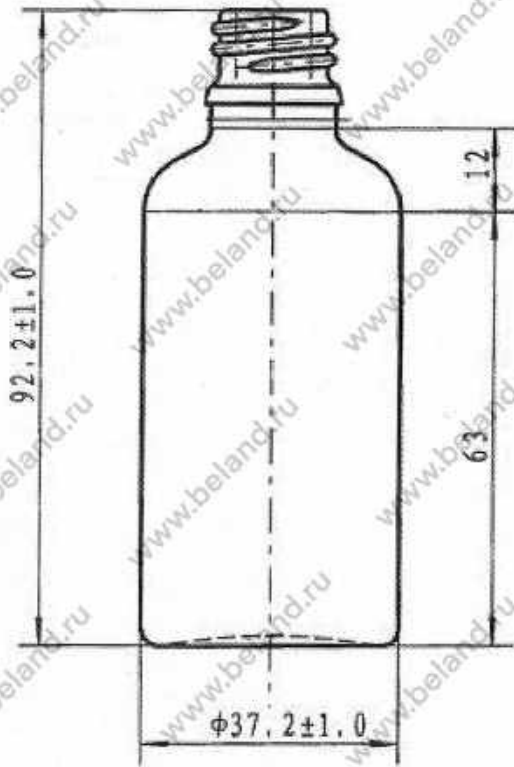

Filling Cap.:	50ml	DES'D by		REF. NO.:	490501 #
		Date:		DRG. NO.:	
Brimful Cap.:	57 ± 4ml	CHK'D by		Material	Essence oil bottle, Type III
		Date:			Made of Soda-lime Silica Glass
Weight:	Around 55g	APP'D by			
		Date: