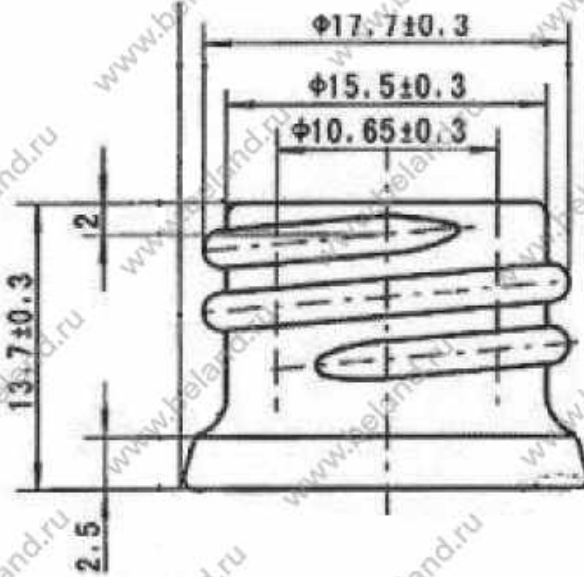

Filling Cap.	5ml	DES'D by		REF. NO.:	490051#
		Date:		DRG. NO.:	
Brimful Cap.:	$8.7 \pm 1.5$ ml	CHK'D by		Material	Essence oil bottle, Type III
		Date:			Made of Soda-lime Silica Glass
Weight	Around 22g	APP'D by			
		Date:			

Filling Cap.	10ml	DES'D by		REF. NO.:	490101 #
		Date:		DRG. NO.:	
Brimful Cap.:	12.5 $\pm$ 2ml	CHK'D by		Material:	Essence oil bottle, Type III
		Date:			Made of Soda-lime Silica Glass
Weight:	Around 27.5g	APP'D by			
		Date:			

Filling Cap.:	15ml	DES'D by		REF. NO.:	490151#
		Date:		DRG. NO.:	
Brimful Cap.:	$20 \pm 2\text{ml}$	CHK'D by		Material:	Essence-oil bottle, Type III
		Date:			Made of Soda-lime Silica Glass
Weight	Around 35g	APP'D by			
		Date:			

Filling Cap	20ml	DES'D by		REF. NO.:	490201
		Date:		DRG. NO.:	
Brimful Cap	22.5 ± 2ml	CHK'D by		Material	Essence oil bottle, Type III
		Date:			Made of Soda-lime Silica Glass
Weight	Aroud 35g	APP'D by			
		Date:			