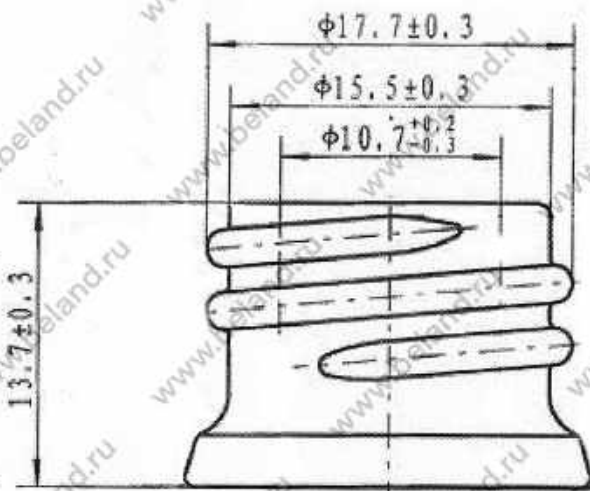

Filling Cap.	10ml	DES'D by		REF. NO.:	490101 #
		Date:		DRG. NO.:	
Brimful Cap.:	12.5 $\pm$ 2ml	CHK'D by		Material:	Essence oil bottle, Type III
		Date:			Made of Soda-lime Silica Glass
Weight:	Around 27.5g	APP'D by			
		Date:			

Filling Cap.:	15ml	DES'D by		REF. NO.:	490151#
		Date:		DRG. NO.:	
Brimful Cap.:	$20 \pm 2\text{ml}$	CHK'D by		Material:	Essence-oil bottle, Type III
		Date:			Made of Soda-lime Silica Glass
Weight	Around 35g	APP'D by			
		Date:			

Filling Cap	20ml	DES'D by		REF. NO.:	490201
		Date:		DRG. NO.:	
Brimful Cap	22.5 ± 2ml	CHK'D by		Material	Essence oil bottle, Type III
		Date:			Made of Soda-lime Silica Glass
Weight	Aroud 35g	APP'D by			
		Date:			

Filling Cap.	25 ml			490251 #	1:1
Brimful Cap	$29.5 \pm 1 \text{ ml}$				
Weight	35.8 g				

Filling Cap.:	30ml	DES'D by		REF. NO.:	490301 #
		Date:		DRG. NO.:	
Brimful Cap.:	$35 \pm 2$ ml	CHK'D by		Material	Essence oil bottle, Type III
		Date:			Made of Soda-lime Silica Glass
Weight:	Around 48g	APP'D by			
		Date:			