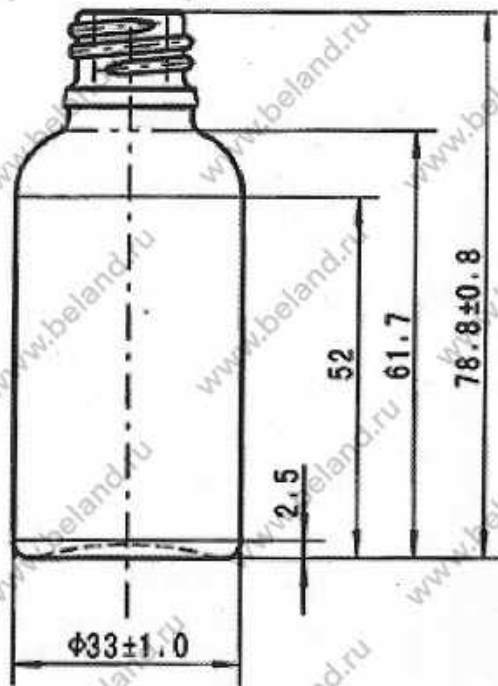

Filling Cap.:	30ml	DES'D by		REF. NO.:	490301 #
		Date:		DRG. NO.:	
Brimful Cap.:	35 ± 2ml	CHK'D by		Material	Essence oil bottle, Type III
		Date:			Made of Soda-lime Silica Glass
Weight:	Around 48g	APP'D by			
		Date: