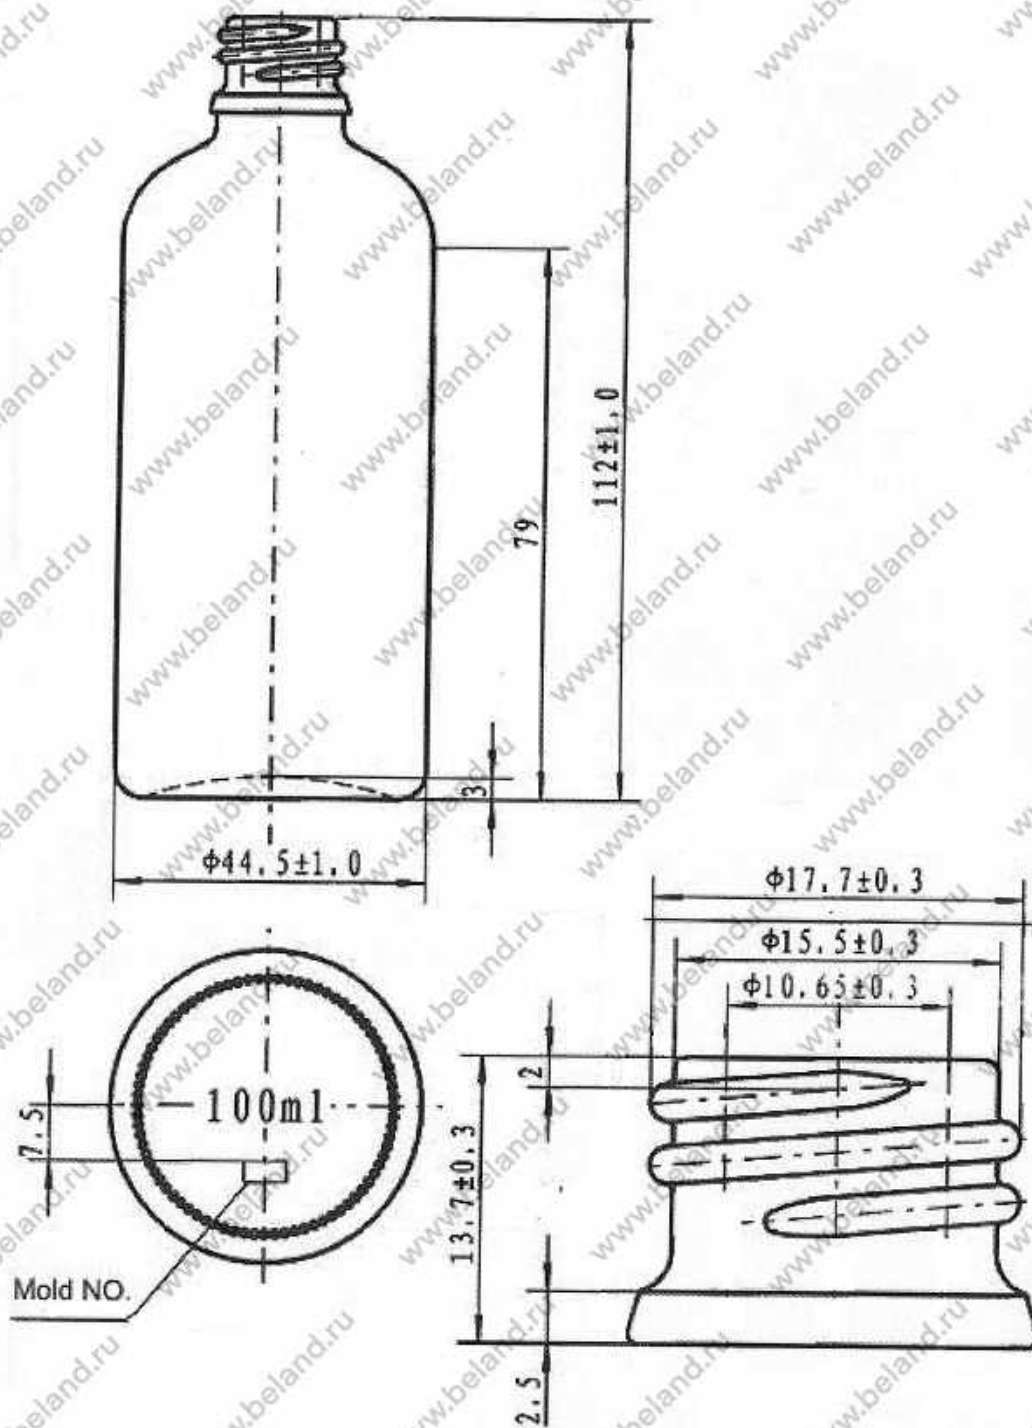

Filling Cap.:	100ml	DES'D by		REF. NO.:	491001 #
		Date:		DRG. NO.:	
Brimful Cap.:	$105 \pm 3\text{ml}$	CHK'D by		Material	Essence oil bottle, Type III
		Date:			Made of Soda-lime Silica Glass
Weight	Around 88g	APP'D by			
		Date: