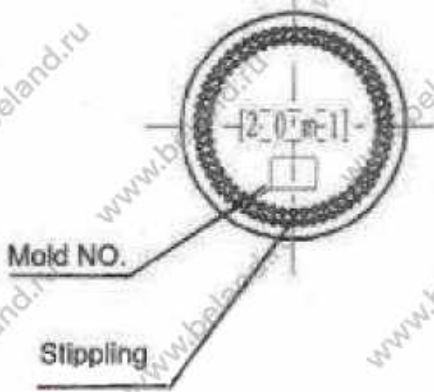

Filling Cap.	5ml	DES'D by		REF. NO.:	490051#
		Date:		DRG. NO.:	
Brimful Cap.:	$8.7 \pm 1.5$ ml	CHK'D by		Material	Essence oil bottle, Type III
		Date:			Made of Soda-lime Silica Glass
Weight	Around 22g	APP'D by			
		Date:			

Filling Cap.	10ml	DES'D by		REF. NO.:	490101 #
		Date:		DRG. NO.:	
Brimful Cap.:	12.5 $\pm$ 2ml	CHK'D by		Material:	Essence oil bottle, Type III
		Date:			Made of Soda-lime Silica Glass
Weight:	Around 27.5g	APP'D by			
		Date:			

Filling Cap.:	15ml	DES'D by		REF. NO.:	490151#
		Date:		DRG. NO.:	
Brimful Cap.:	$20 \pm 2\text{ml}$	CHK'D by		Material:	Essence-oil bottle, Type III
		Date:			Made of Soda-lime Silica Glass
Weight	Around 35g	APP'D by			
		Date:			

Filling Cap	20ml	DES'D by		REF. NO.:	490201
		Date:		DRG. NO.:	
Brimful Cap	22.5 ± 2ml	CHK'D by		Material	Essence oil bottle, Type III
		Date:			Made of Soda-lime Silica Glass
Weight	Aroud 35g	APP'D by			
		Date:			