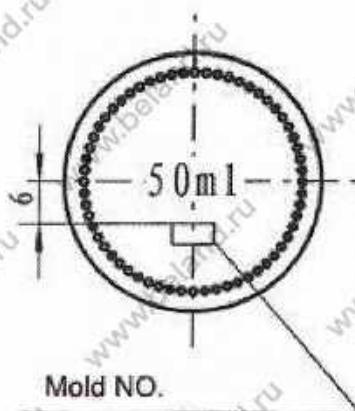

Filling Cap.:	50ml	DES'D by		REF. NO.:	490501 #
		Date:		DRG. NO.:	
Brimful Cap.:	57 ± 4ml	CHK'D by		Material	Essence oil bottle, Type III
		Date:			Made of Soda-lime Silica Glass
Weight:	Around 55g	APP'D by			
		Date: