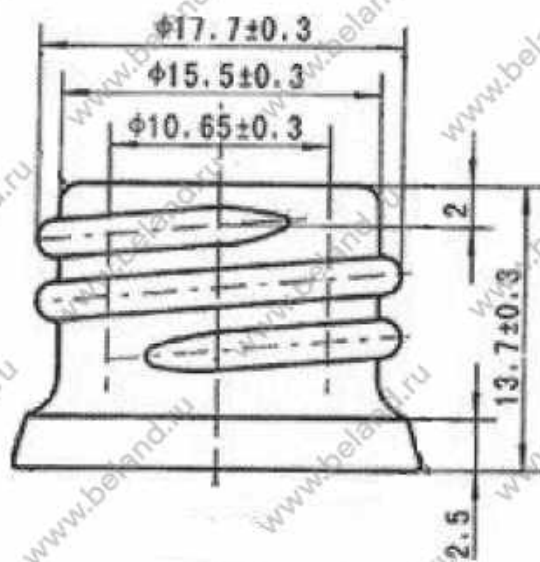

Filling Cap.	5ml	DES'D by		REF. NO.:	490051#
		Date:		DRG. NO.:	
Brimful Cap.:	$8.7 \pm 1.5$ ml	CHK'D by		Material	Essence oil bottle, Type III
		Date:			Made of Soda-lime Silica Glass
Weight	Around 22g	APP'D by			
		Date:			

Filling Cap.	10ml	DES'D by		REF. NO.:	490101 #
		Date:		DRG. NO.:	
Brimful Cap.:	12.5 $\pm$ 2ml	CHK'D by		Material:	Essence oil bottle, Type III
		Date:			Made of Soda-lime Silica Glass
Weight:	Around 27.5g	APP'D by			
		Date:			

Filling Cap.:	15ml	DES'D by		REF. NO.:	490151#
		Date:		DRG. NO.:	
Brimful Cap.:	$20 \pm 2\text{ml}$	CHK'D by		Material:	Essence-oil bottle, Type III
		Date:			Made of Soda-lime Silica Glass
Weight	Around 35g	APP'D by			
		Date:			

Filling Cap	20ml	DES'D by		REF. NO.:	490201
		Date:		DRG. NO.:	
Brimful Cap	22.5 ± 2ml	CHK'D by		Material	Essence oil bottle, Type III
		Date:			Made of Soda-lime Silica Glass
Weight	Aroud 35g	APP'D by			
		Date:			