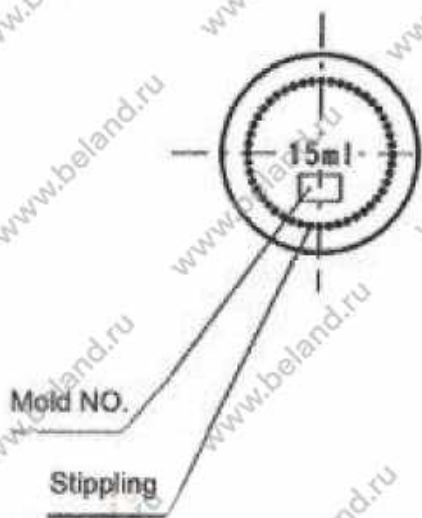

Filling Cap.	5ml	DES'D by		REF. NO.:	490051#
		Date:		DRG. NO.:	
Brimful Cap.:	$8.7 \pm 1.5$ ml	CHK'D by		Material	Essence oil bottle, Type III
		Date:			Made of Soda-lime Silica Glass
Weight	Around 22g	APP'D by			
		Date:			

Filling Cap.	10ml	DES'D by		REF. NO.:	490101 #
		Date:		DRG. NO.:	
Brimful Cap.:	12.5 $\pm$ 2ml	CHK'D by		Material:	Essence oil bottle, Type III
		Date:			Made of Soda-lime Silica Glass
Weight:	Around 27.5g	APP'D by			
		Date:			

Filling Cap.:	15ml	DES'D by		REF. NO.:	490151#
		Date:		DRG. NO.:	
Brimful Cap.:	$20 \pm 2\text{ml}$	CHK'D by		Material:	Essence-oil bottle, Type III
		Date:			Made of Soda-lime Silica Glass
Weight	Around 35g	APP'D by			
		Date:			

Filling Cap	20ml	DES'D by		REF. NO.:	490201
		Date:		DRG. NO.:	
Brimful Cap	22.5 ± 2ml	CHK'D by		Material	Essence oil bottle, Type III
		Date:			Made of Soda-lime Silica Glass
Weight	Aroud 35g	APP'D by			
		Date:			