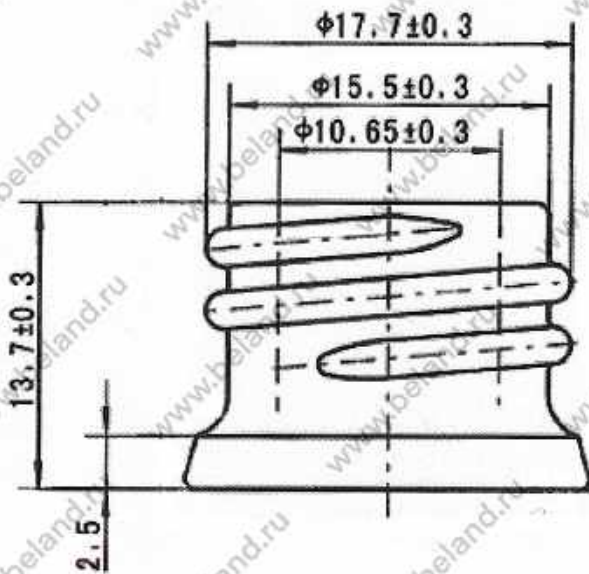

Filling Cap.:	30ml	DES'D by		REF. NO.:	490301 #
		Date:		DRG. NO.:	
Brimful Cap.:	35 ± 2ml	CHK'D by		Material	Essence oil bottle, Type III
		Date:			Made of Soda-lime Silica Glass
Weight:	Around 48g	APP'D by			
		Date: